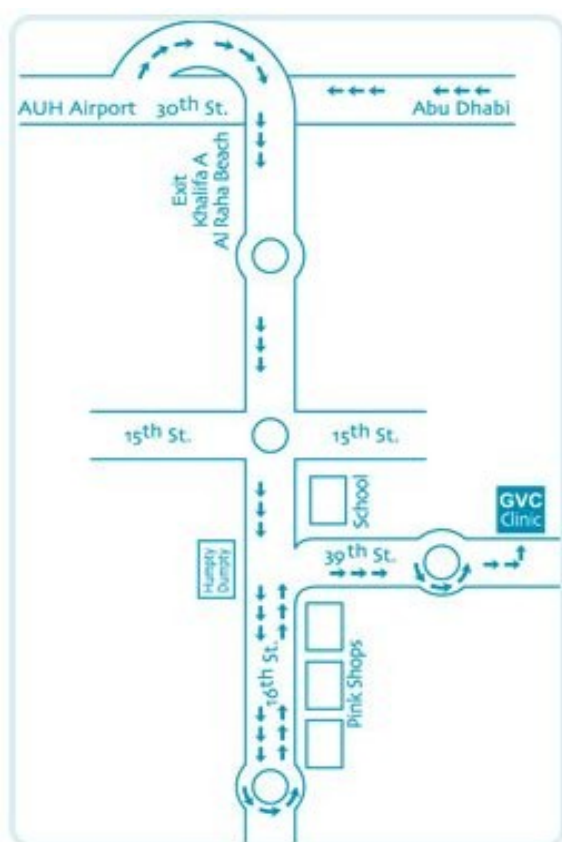

#### Directions from Abu Dhabi:

- Take 30<sup>th</sup> Street (Khaleej Al Arabi) from Abu Dhabi towards the airport.
- You will pass the exhibition centre and the exits to Mussafah and Al Ain.
- After this you will see the exit for Khalifa Bin Zayed City North.
- Take this exit and you will proceed over the overpass.
- You will automatically be on 16<sup>th</sup> Street.
- Follow this straight through the first two roundabouts.
- When you get to the third roundabout do a u-turn.
- You will see the pink buildings and shops on your right.
- Take the first street on your right after the pink buildings.
- This is 39<sup>th</sup> street this is the street the GVC is located on.
- Go straight through the first roundabout and just after the roundabout you will see the first villa on the left is the GVC.